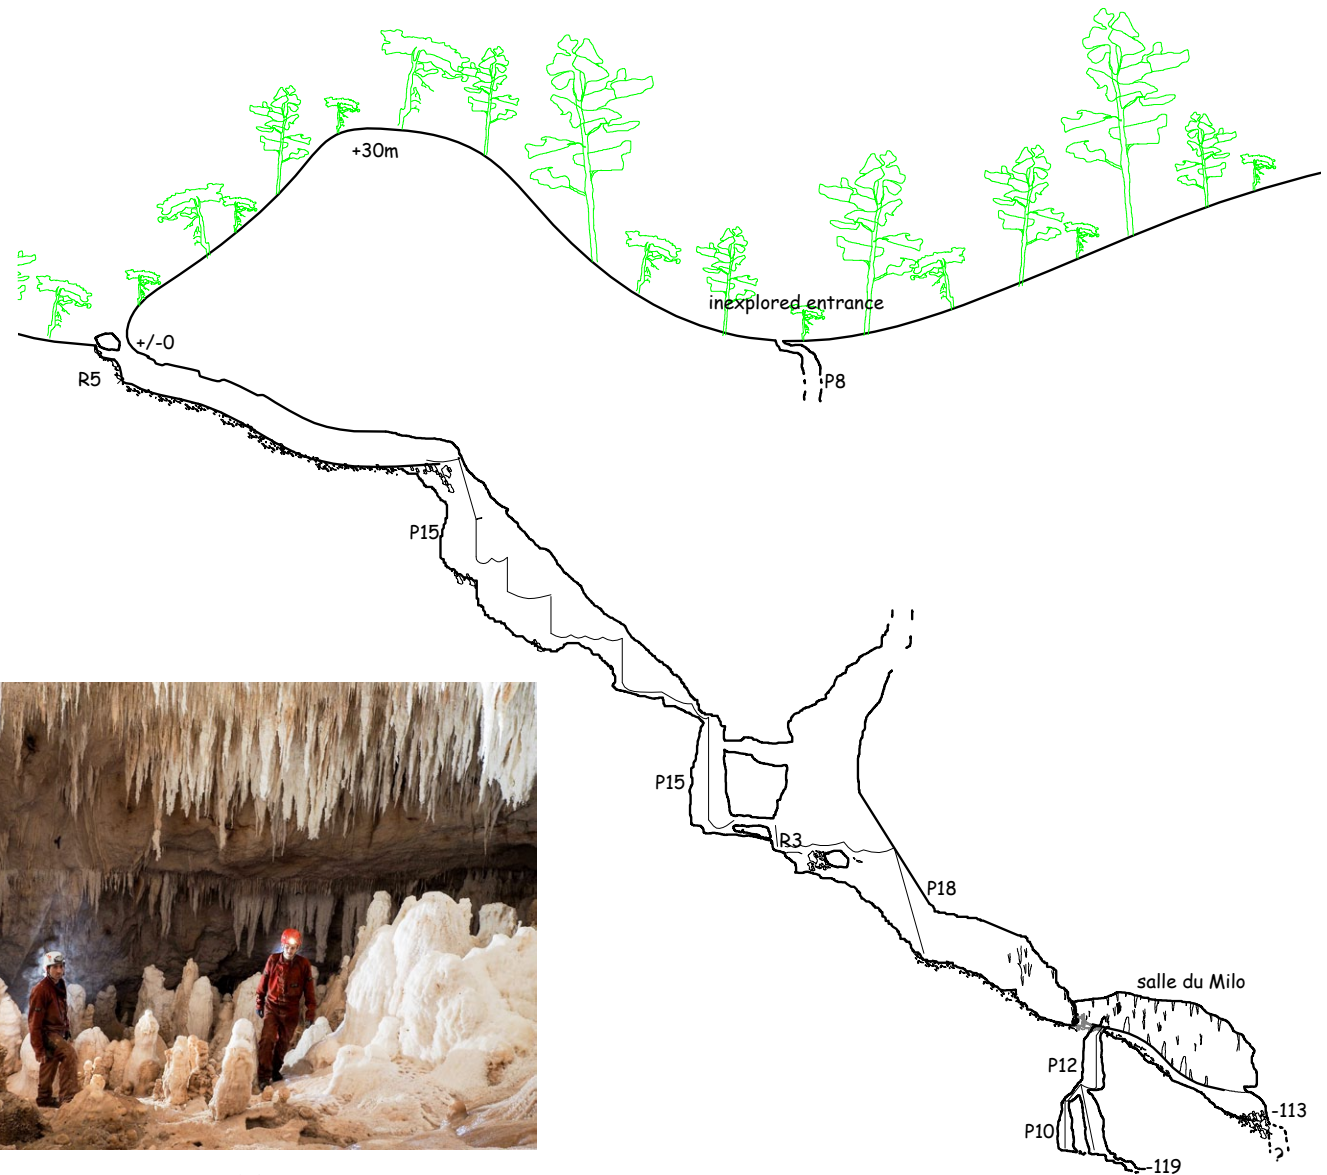

Keakena cave

Estimated length: 250m / estimated depth: -119m

x: 320 815 y: 9 385 471 z: 953m

Papua New Guinea, East New Britain, Pomio district

Exploration: J-F. Fabriol, A. Geneau, M. Frésard, F. Lété, G. Capgras during expedition Iowa 2014