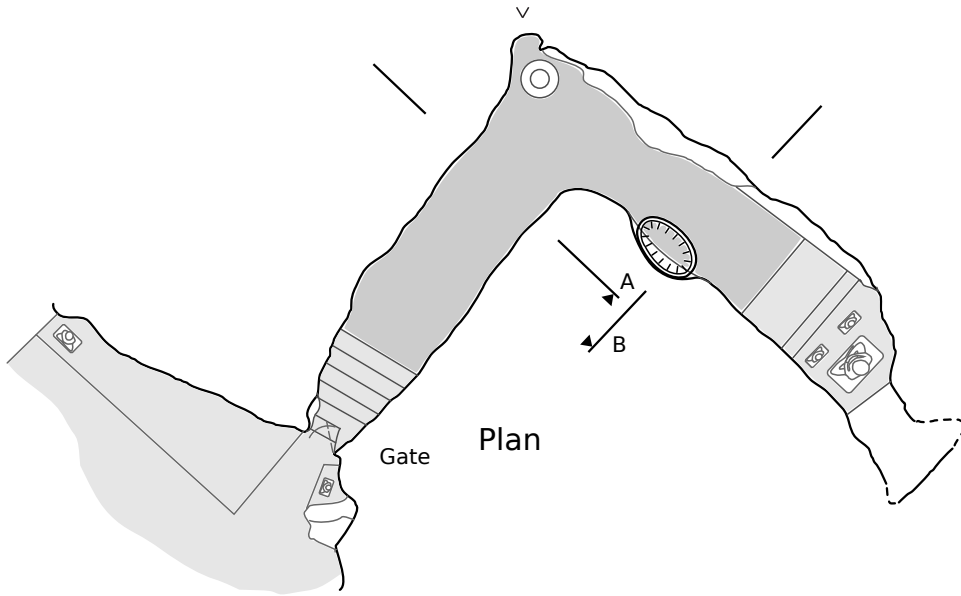

- Concreted
- Plated

Projected Section

0 1 2 3 4 5 10 15 20 m

Original Scale 1:200

Tham Champa ถ้ำจำปา

Tham Champa Tarm Khiri Priest's Campsite, Khao Sam Yot, Amphoe Mueang Lopburi, Lopburi, Thailand

WGS 84: 14.83086° N, 100.68611° E, Alt. 57 m
Length: 30 m, Vertical Range: - 3 m

Surveyed by Alex Thoma 2013
Drawn by Alex Thoma 2014
BCRA 5C