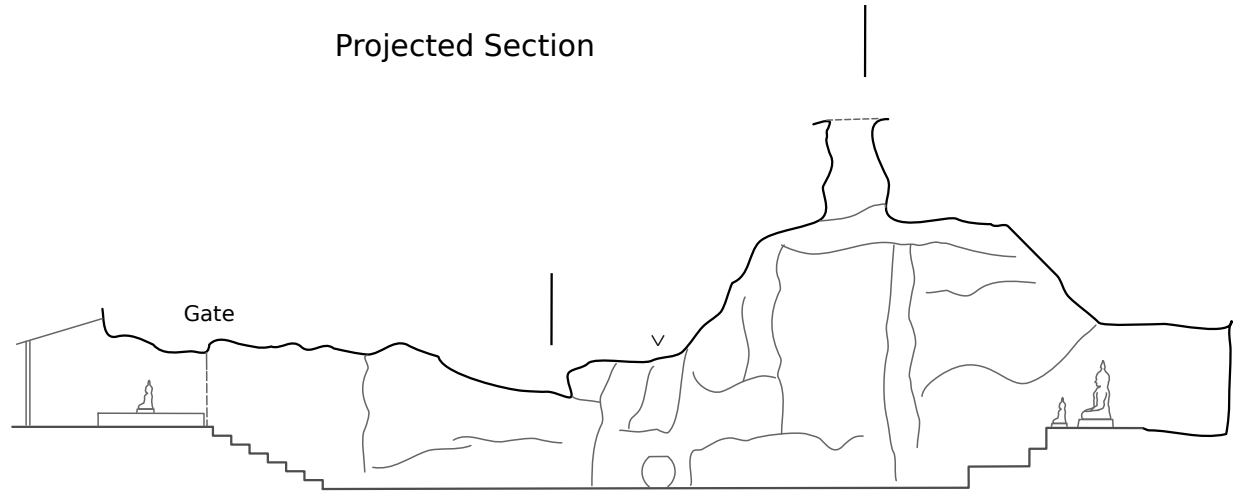

- Concreted
- Plated

Projected Section

0 1 2 3 4 5 10 15 20 m

Original Scale 1:200

Tham Champa ถ้ำจำปา

Tham Champa Tarm Khiri Priest's Campsite, Khao Sam Yot, Amphoe Mueang Lopburi, Lopburi, Thailand

WGS 84: 14.83086° N, 100.68611° E, Alt. 57 m
Length: 30 m, Vertical Range: - 3 m

Surveyed by Alex Thoma 2013
Drawn by Alex Thoma 2014
BCRA 5C