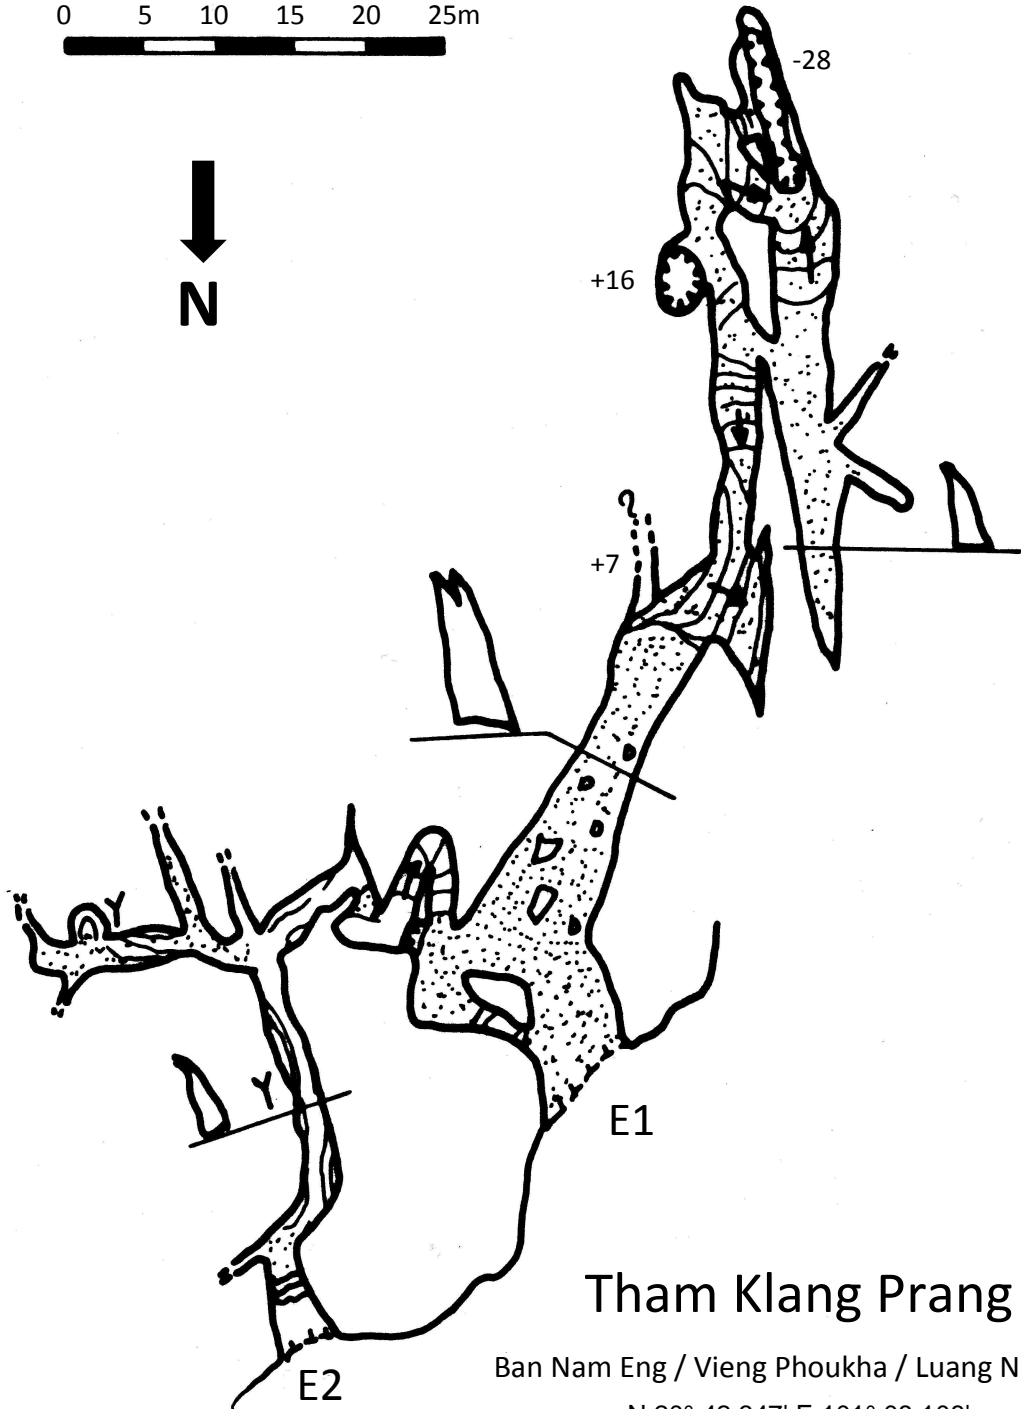

## Tham Klang Prang

Ban Nam Eng / Vieng Phoukha / Luang Namtha

N 20° 42,347' E 101° 08,108'

Length 195m

Surveyed 20.01.2012 by Northern Lao -

European Cave Project

Drawing : Urs Etter / BCRA 4B